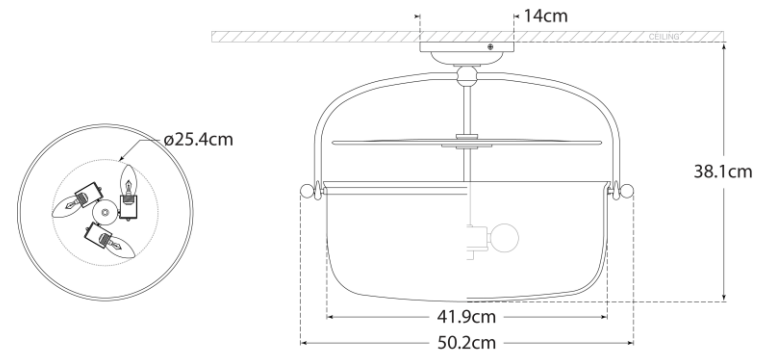

## Lorford Medium Semi-Flush Lantern

Item # CHC 4270AI-MG-EU

Designer: Chapman & Myers

Height: 38.1cm

Width: 50.2cm

Canopy: 14cm Round

Finishes: AI, GI

Glass Options: MG

Socket: 3 - E27

Wattage: 3 - 40 B

IP Rating: IP20 Class I

Note: Custom Height Available

©EFC DESIGNS

Top View

Side View