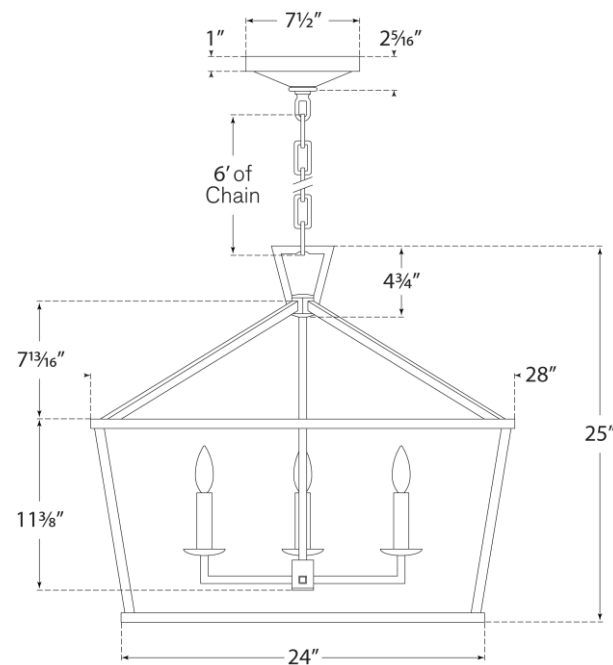

TEAR SHEET

Darlana Medium Wide Lantern

Item # CHC 2187AI

Designer: Chapman & Myers

Height: 25"

Width: 28"

Canopy: 7.5" Round

Finishes: AI, GI, PN

Socket: 4 - E12 Candelabra

Wattage: 4 - 60 C11

Weight: 18 Pounds

©EFC DESIGNS

CHC2187