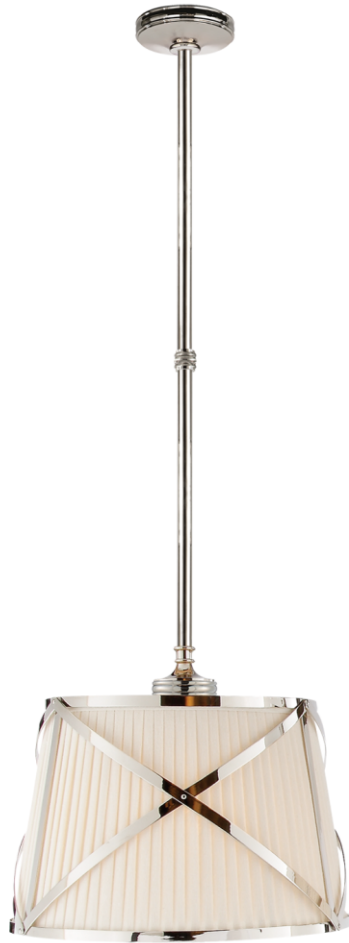

TEAR SHEET

Grosvenor Single Hanging Shade

Item # CHC 1480PN-L

Designer: Chapman & Myers

O/A Height: 54"

Min. Custom Height: 19"

Width: 15"

Canopy: 6" Round

Finishes: AB, AN, BZ, PN

Shade Treatments: L

Shade Details: 12" x 15" x 10.5"

Socket: 2 - E26 Keyless

Wattage: 2 - 75 A19

Weight: 17 Pounds

Note: Custom Height Available