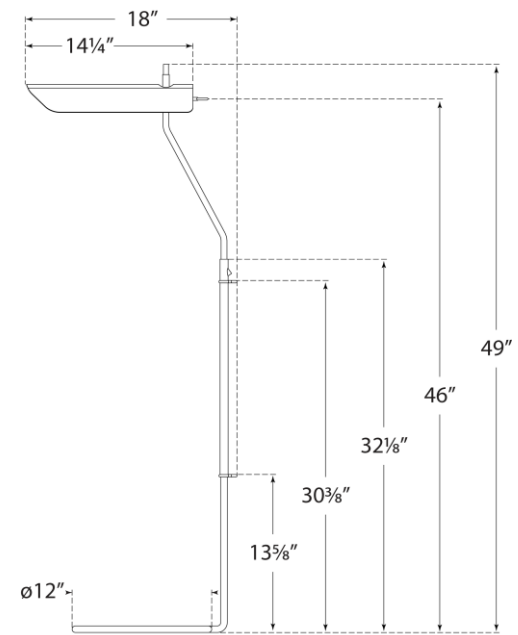

## Miles Floor Lamp

Item # CHA 9724AB-WHT

Designer: Chapman & Myers

Height: 49"

Width: 12"

Extension: 18"

Base: 12" Round

Finishes: AB

Shade Treatments: BLK, WHT

Socket: E26 On/Off

Wattage: 12 LED T10

Weight: 7 Pounds

Side View