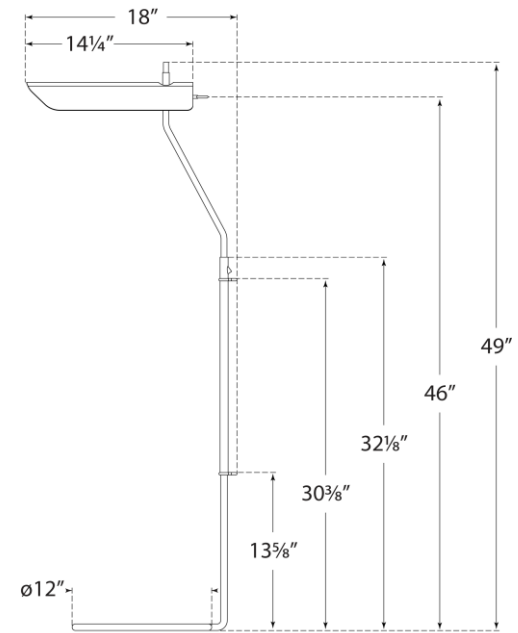

TEAR SHEET

Miles Floor Lamp

Item # CHA 9724AB-BLK

Designer: Chapman & Myers

Height: 49"

Width: 12"

Extension: 18"

Base: 12" Round

Finishes: AB

Shade Treatments: BLK, WHT

Socket: E26 On/Off

Wattage: 12 LED T10

Weight: 7 Pounds

Side View