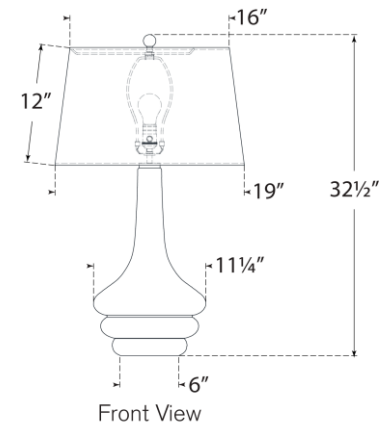

TEAR SHEET

Wallis Large Table Lamp

Item # CHA 8688YOX-L

Designer: Chapman & Myers

Height: 32.5"

Width: 19"

Base: 6" Round

Finishes: IVO, MBB, YOX

Shade Treatments: L

Shade Details: 16" x 19" x 12"

Socket: E26 Dimmer

Wattage: 15 LED A19

Note: UL Only | Reactive Ceramic Glazes Will Vary in Color and Texture

Top View