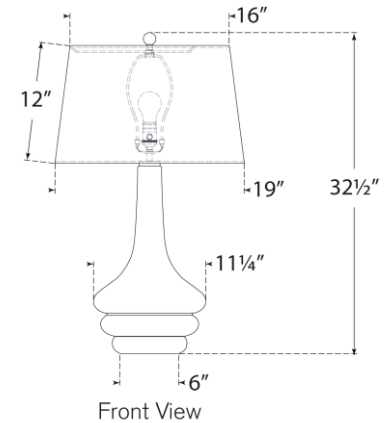

### Wallis Large Table Lamp

Item # CHA 8688MBB-L

Designer: Chapman & Myers

Height: 32.5"

Width: 19"

Base: 6" Round

Finishes: IVO, MBB, YOX

Shade Treatments: L

Shade Details: 16" x 19" x 12"

Socket: E26 Dimmer

Wattage: 15 LED A19

Note: UL Only | Reactive Ceramic Glazes Will Vary in Color and Texture

Top View