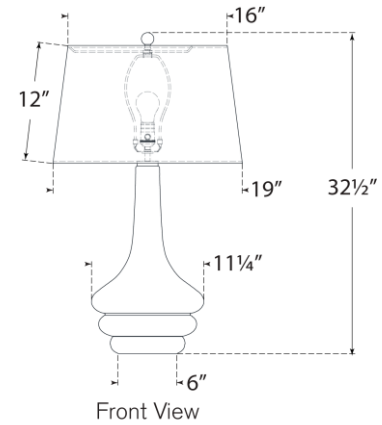

## Wallis Large Table Lamp

Item # CHA 8688IVO-L

Designer: Chapman & Myers

Height: 32.5"

Width: 19"

Base: 6" Round

Finishes: IVO, MBB, YOX

Shade Treatments: L

Shade Details: 16" x 19" x 12"

Socket: E26 Dimmer

Wattage: 15 LED A19

Note: UL Only | Reactive Ceramic Glazes Will Vary in Color and Texture

Top View