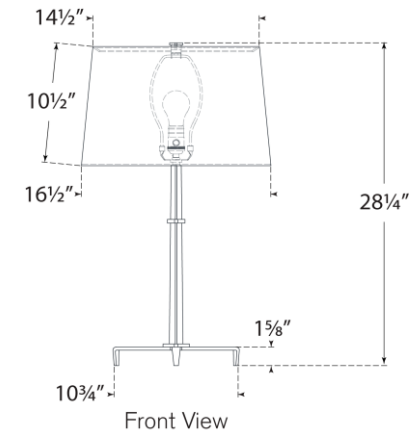

TEAR SHEET

Dunmere Medium Table Lamp

Item # CHA 8555AI-L

Designer: Chapman & Myers

Height: 28.25"

Width: 16.5"

Base: 10.75" Tri-Leg

Finishes: AI

Shade Treatments: L

Shade Details: 14.5" x 16.5" x 10.5"

Socket: E26 Dimmer

Wattage: 15 LED A19

Note: UL Only

Top View