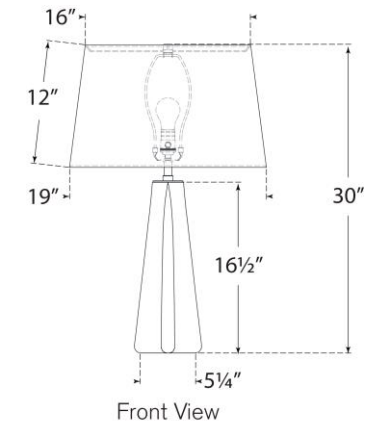

TEAR SHEET

Teagan Large Table Lamp

Item # CHA 8473SMG-L

Designer: Chapman & Myers

Height: 30"

Width: 19"

Base: 5.25" Triangle

Finishes: CG, SMG, WG

Shade Treatments: L

Shade Details: SH16" x 19" x 12"

Socket: E26 Dimmer

Wattage: 15 LED A19

Note: UL Only | French Wired

Front View

Top View