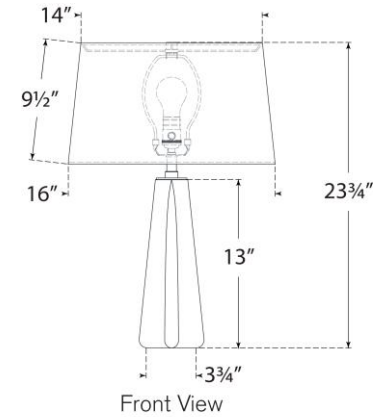

TEAR SHEET

Teagan Medium Table Lamp

Item # CHA 8472SMG-L

Designer: Chapman & Myers

Height: 23.75"

Width: 16"

Base: 3.75" Triangle

Finishes: CG, SMG, WG

Shade Treatments: L

Shade Details: SH14" x 16" x 9.5"

Socket: E26 Dimmer

Wattage: 15 LED A19

Note: UL Only | French Wired

Front View

Top View