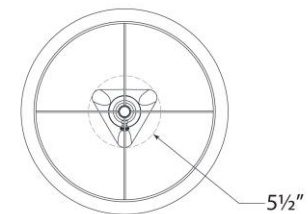

TEAR SHEET

Teagan Medium Table Lamp

Item # CHA 8472SMG-L

Designer: Chapman & Myers

Height: 23.75"

Width: 16"

Base: 3.75" Triangle

Finishes: CG, SMG, WG

Shade Treatments: L

Shade Details: SH14" x 16" x 9.5"

Socket: E26 Dimmer

Wattage: 15 LED A19

Note: UL Only | French Wired

Front View

Top View