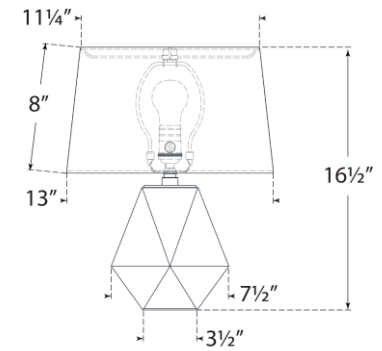

## Gemma Small Table Lamp

Item # CHA 8437CG-L

Designer: Chapman & Myers

Height: 16.5"

Width: 13"

Base: 3.5" Square

Finishes: CG, SMG, WG

Shade Treatments: L

Shade Details: SH11.25" x 13" x 8"

Socket: E26 Dimmer

Wattage: 15 LED A19

Note: UL Only | French Wired

Front View

Top View