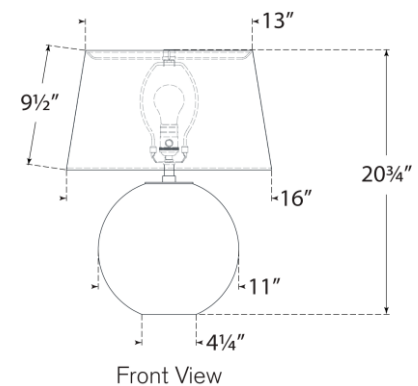

TEAR SHEET

Masie Medium Table Lamp

Item # CHA 8434CG-L

Designer: Chapman & Myers

Height: 20.75"

Width: 16"

Base: 4.25" Round

Finishes: CG, SMG

Shade Treatments: L

Shade Details: SH13" x 16" x 9.5"

Socket: E26 Dimmer

Wattage: 15 LED A19

Note: UL Only | French Wired

Top View