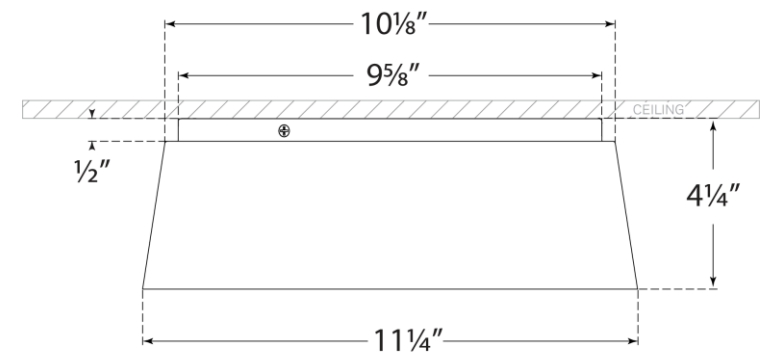

## Halo Small Flush Mount

Item # BBL 4094WHT

Designer: Barbara Barry

Height: 4.25"

Width: 11.25"

Canopy: 10" Round

Finishes: BLK, BSL, G, WHT

Socket: Dedicated LED

Wattage: 27w (2200lm)

Weight: 4 Pounds

Side View