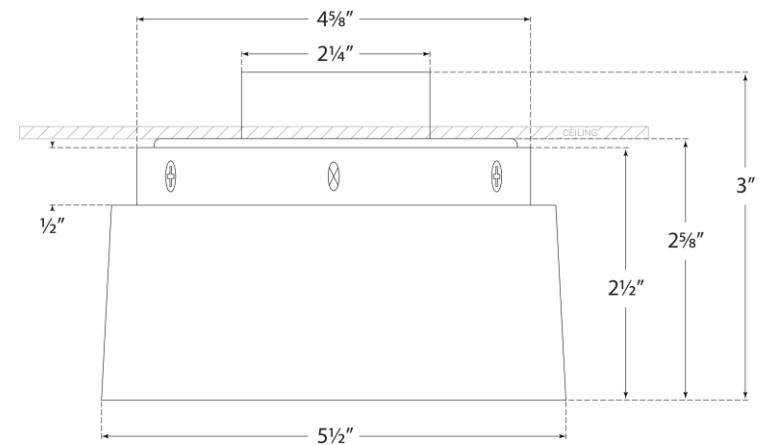

### Halo Petite Flush Mount

Item # BBL 4090G-EU

Designer: Barbara Barry

Height: 6.4cm

Width: 14cm

Canopy: 11.4cm Round

Finishes: BLK, BSL, G, WHT

Socket: Dedicated LED

Wattage: 11w (1100lm)

Note: Requires Smaller Outlet Box

Side View