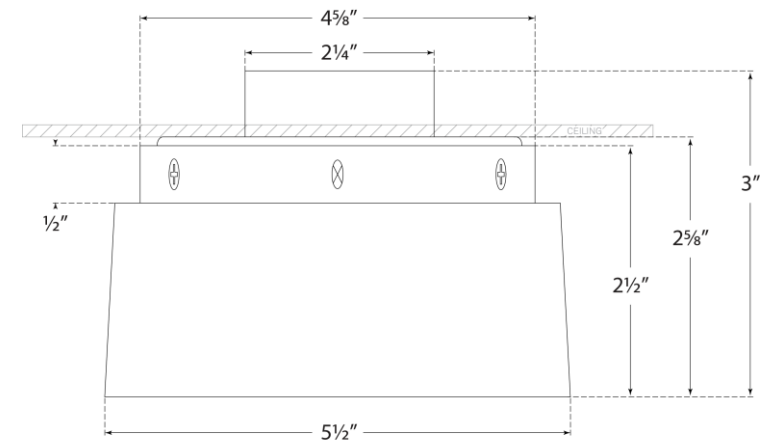

## Halo 5.5" Solitaire Flush Mount

Item # BBL 4090BSL

Designer: Barbara Barry

Height: 2.5"

Width: 5.5"

Canopy: 4.5" Round

Finishes: BLK, BSL, G, WHT

Socket: Dedicated LED

Wattage: 12w (1100lm)

Weight: 3 Pounds

Note: Requires Smaller Outlet Box

Side View