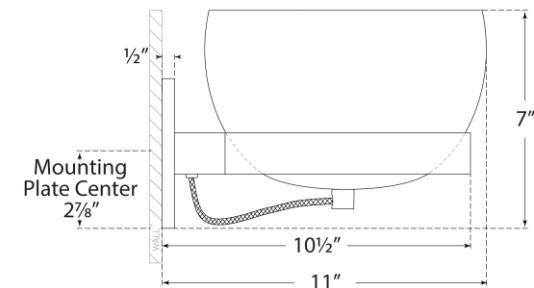

TEAR SHEET

Lightwell Small Rotating Sconce

Item # BBL 2150SB-BLK

Designer: Barbara Barry

Height: 7"

Width: 8.75"

Extension: 11"

Backplate: 5" Square

Finishes: SB

Shade Treatments: BLK, WHT

Socket: E26 Keyless

Wattage: 40 A19

Weight: 7 Pounds

Front View

Side View