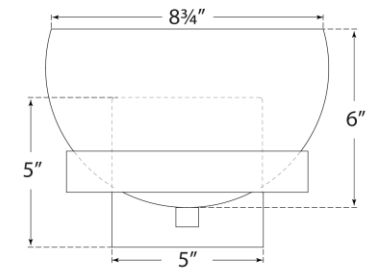

TEAR SHEET

Lightwell Small Rotating Sconce

Item # BBL 2150SB-BLK

Designer: Barbara Barry

Height: 7"

Width: 8.75"

Extension: 11"

Backplate: 5" Square

Finishes: SB

Shade Treatments: BLK, WHT

Socket: E26 Keyless

Wattage: 40 A19

Weight: 7 Pounds

Front View

Side View