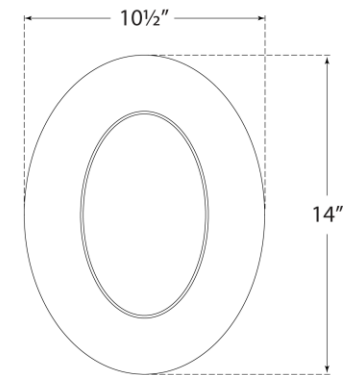

TEAR SHEET

Halo Medium Oval Sconce

Item # BBL 2092G

Designer: Barbara Barry

Height: 14"

Width: 10.5"

Extension: 4"

Backplate: 8.25" x 11.75" Oval

Finishes: BLK, BSL, G, WHT

Socket: Dedicated LED

Wattage: 15w (1300lm)

Weight: 6 Pounds

Top View

Side View

Front View