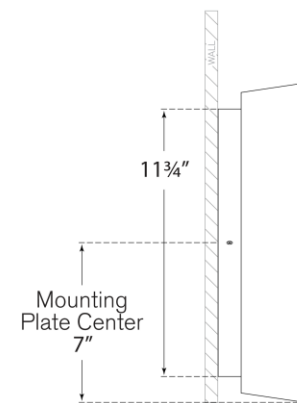

TEAR SHEET

Halo Medium Oval Sconce

Item # BBL 2092G

Designer: Barbara Barry

Height: 14"

Width: 10.5"

Extension: 4"

Backplate: 8.25" x 11.75" Oval

Finishes: BLK, BSL, G, WHT

Socket: Dedicated LED

Wattage: 15w (1300lm)

Weight: 6 Pounds

Top View

Side View

Front View