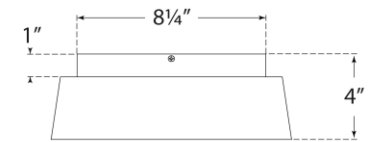

TEAR SHEET

Halo Medium Oval Sconce

Item # BBL 2092G

Designer: Barbara Barry

Height: 14"

Width: 10.5"

Extension: 4"

Backplate: 8.25" x 11.75" Oval

Finishes: BLK, BSL, G, WHT

Socket: Dedicated LED

Wattage: 15w (1300lm)

Weight: 6 Pounds

Top View

Side View

Front View