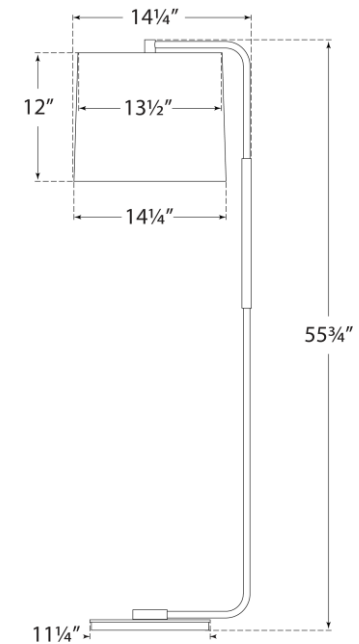

## Swing Articulating Floor Lamp

Item # BBL 1070SB-L

Designer: Barbara Barry

Height: 54.75"

Width: 13.5"

Extension: 14.25"

Base: 11.25" Round

Finishes: BZ, SB, SS

Shade Treatments: L

Shade Details: 13.5" x 14.25" x 12"

Socket: E26 Keyless w/ Foot Switch

Wattage: 75 A19

Weight: 19 Pounds

Side View