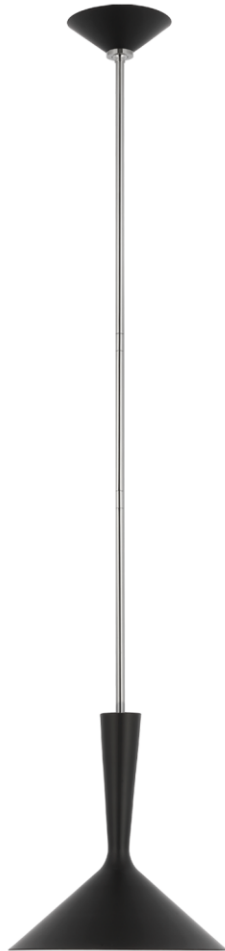

# TEAR SHEET

## Rosetta Medium Pendant

Item # ARN 5540PN-BLK

Designer: AERIN

O/A Height: 52.5"

Fixture Height: 13"

Min. Custom Height: 15.5"

Width: 12"

Canopy: 6" Round

Finishes: BZ, HAB, PN

Shade Treatments: HAB, MBK, PN, WHT

Socket: E26 Keyless

Wattage: 15 LED A19

Note: UL Only