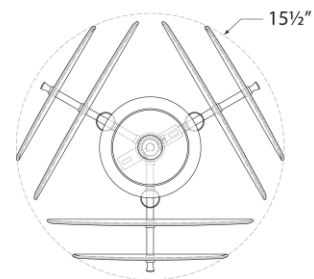

TEAR SHEET

Loire Petite Chandelier

Item # ARN 5453G-WSG

Designer: AERIN

Height: 14.5"

Width: 15.5"

Canopy: 4.5" Round

Finishes: G, PN

Glass Options: WSG

Socket: 3 - E12 Candelabra

Wattage: 3 - 40 C11

Weight: 21 Pounds

Top View

Front View