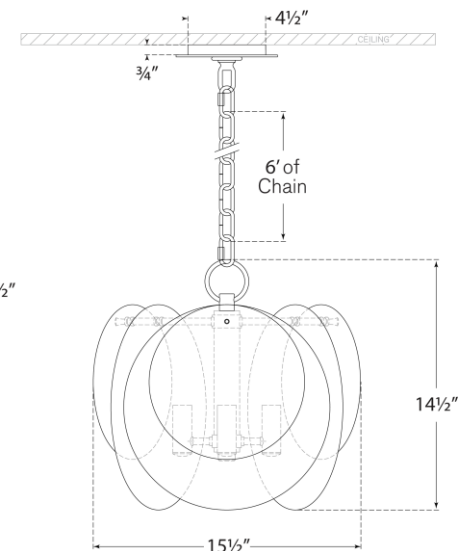

TEAR SHEET

Loire Petite Chandelier

Item # ARN 5453G-WSG

Designer: AERIN

Height: 14.5"

Width: 15.5"

Canopy: 4.5" Round

Finishes: G, PN

Glass Options: WSG

Socket: 3 - E12 Candelabra

Wattage: 3 - 40 C11

Weight: 21 Pounds

Top View

Front View