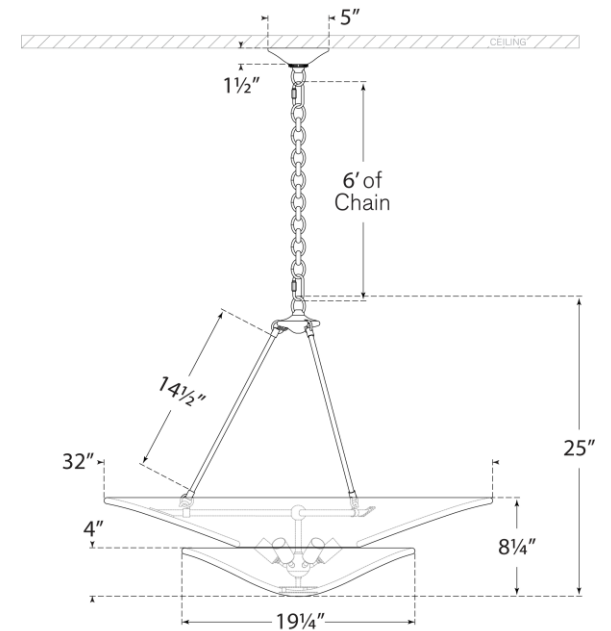

## Mollino Large Tiered Chandelier

Item # ARN 5427HAB-PW

Designer: AERIN

Height: 25"

Width: 32"

Canopy: 5" Round

Finishes: BZ, HAB, PN

Shade Treatments: PW

Socket: 6 - E12 Candelabra

Wattage: 6 - 40 B11

Weight: 27 Pounds

Front View