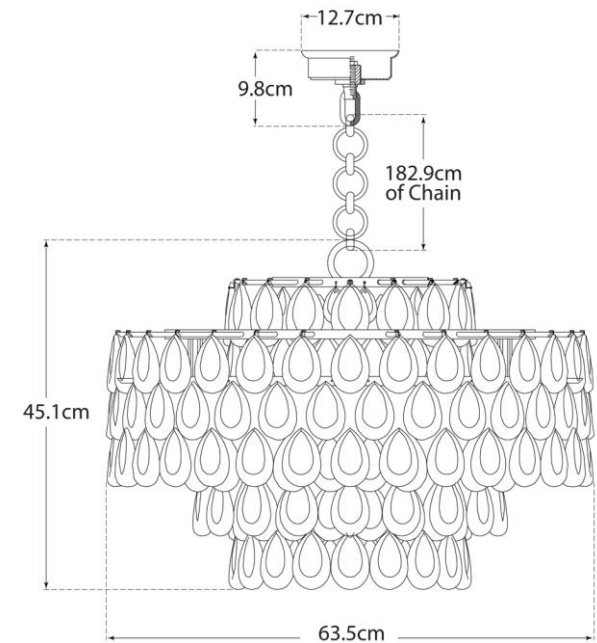

SPEC SHEET

Liscia Chandelier

Item # ARN 5173G-CG-EU

Designer: AERIN

Height: 45.1cm

Width: 63.5cm

Canopy: 12.7cm Round

Finishes: G, PN

Glass Options: CG

Socket: 12 - E14

Wattage: 40 C

IP Rating: IP20 Class I

ARN5173