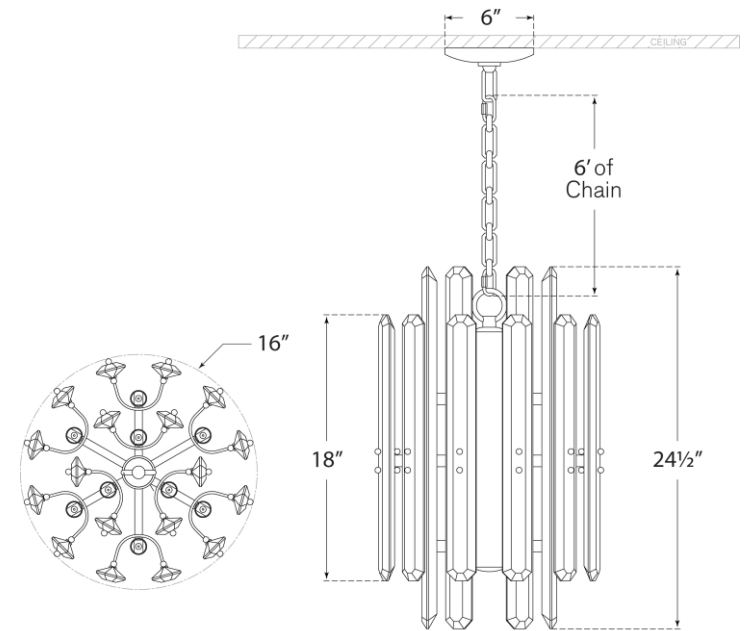

## Bonnington Tall Chandelier

Item # ARN 5128HAB

Designer: AERIN

Height: 24.5"

Width: 16"

Canopy: 6" Octagon

Finishes: HAB, PN

Trim Options: CG

Socket: 12 - E12 Candelabra

Wattage: 12 - 40 C11

Weight: 59 Pounds

Top View

Front View