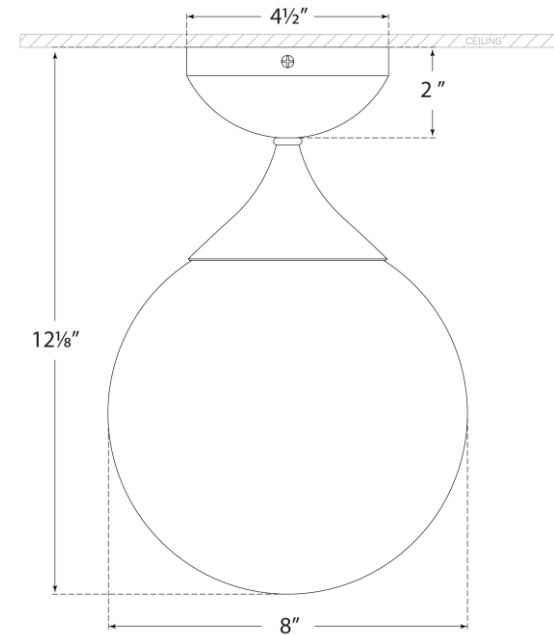

## Cristol Small Single Flush Mount

Item # ARN 4400HAB-WG

Designer: AERIN

Height: 12"

Width: 8"

Canopy: 4.5" Round

Finishes: HAB, PN

Glass Options: WG

Socket: E12 Candelabra

Wattage: 40 B11

Weight: 3 Pounds

Front View