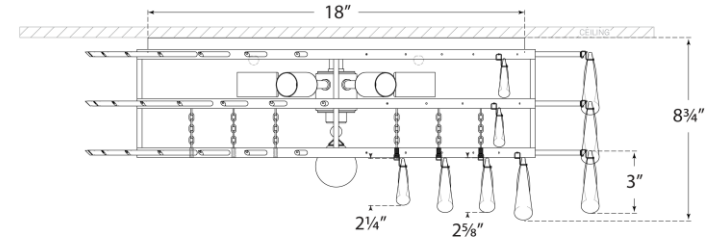

TEAR SHEET

Liscia Large Flush Mount

Item # ARN 4172G-CG

Designer: AERIN

Height: 8.75"

Width: 25"

Canopy: 18" Round

Finishes: BSL, G

Glass Options: CG

Socket: 6 - E12 Candelabra

Wattage: 6 - 40 C11

Weight: 45 Pounds

Front View

Top View