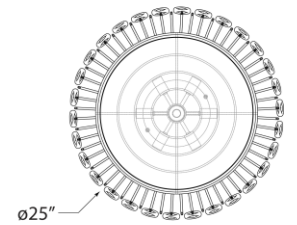

TEAR SHEET

Liscia Large Flush Mount

Item # ARN 4172G-CG

Designer: AERIN

Height: 8.75"

Width: 25"

Canopy: 18" Round

Finishes: BSL, G

Glass Options: CG

Socket: 6 - E12 Candelabra

Wattage: 6 - 40 C11

Weight: 45 Pounds

Front View

Top View