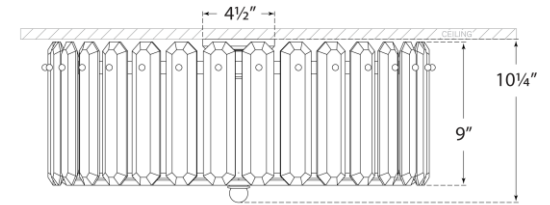

SPEC SHEET

Bonnington Large Flush Mount

Item # ARN 4126HAB

Designer: AERIN

Height: 10.25"

Width: 24.75"

Canopy: 4.5" Round

Finishes: HAB, PN

Trim Options: CG

Socket: 5 - E12 Candelabra

Wattage: 5 - 40 C

Top View(1:2)

Side View