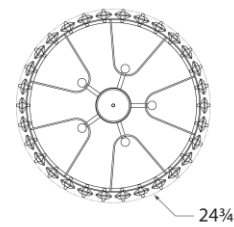

SPEC SHEET

Bonnington Large Flush Mount

Item # ARN 4126HAB

Designer: AERIN

Height: 10.25"

Width: 24.75"

Canopy: 4.5" Round

Finishes: HAB, PN

Trim Options: CG

Socket: 5 - E12 Candelabra

Wattage: 5 - 40 C

Top View(1:2)

Side View