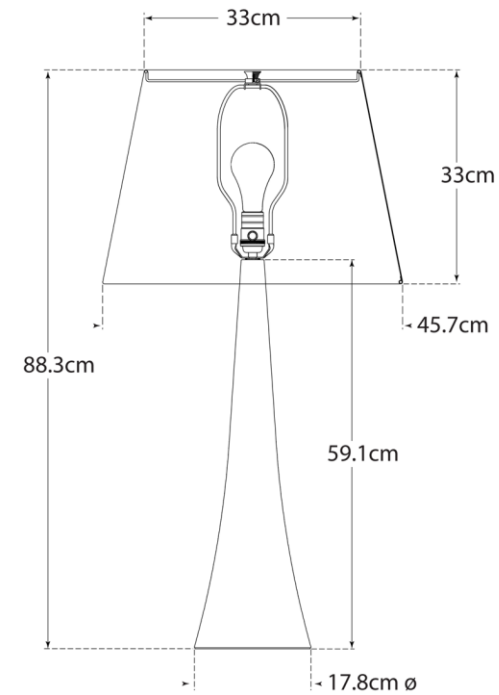

SPEC SHEET

Dover Table Lamp

Item # ARN 3002G-L-EU

Designer: AERIN

Height: 88.3cm

Width: 45.7cm

Base: 17.8cm Round

Finishes: Al, BSL, G

Shade Treatments: L

Shade Details: 33cm x 45.7cm x 33cm

Socket: E27

Wattage: 100 A

IP Rating: IP20 Class II

ARN3002