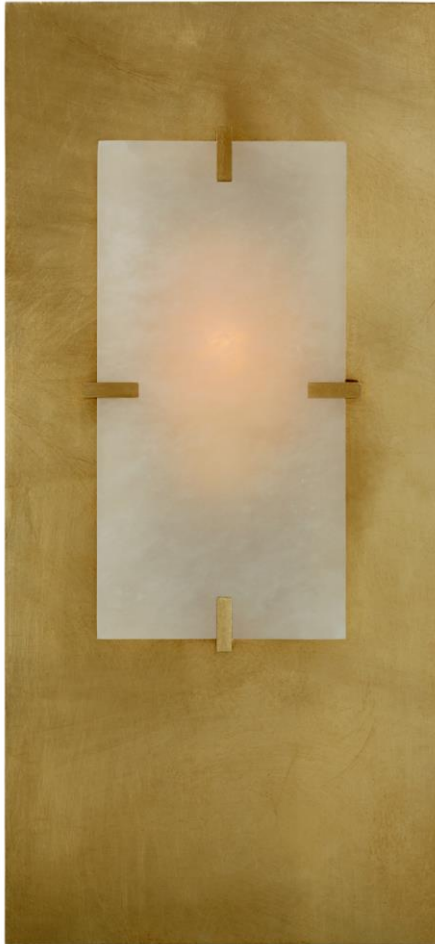

SPEC SHEET

Dominica Rectangle Sconce

Item # ARN 2920G/ALB-EU

Designer: AERIN

Height: 49.5cm

Width: 22.9cm

Extension: 8.3cm

Backplate: 12.7cm x 25.4cm Rectangle

Finishes: BSL, G

Shade Treatments: ALB

Socket: E14

Wattage: 6.5 LED B

IP Rating: IP20 Class I

Note: Alabaster is a Natural Stone | Variations in Color and Texture are Expected