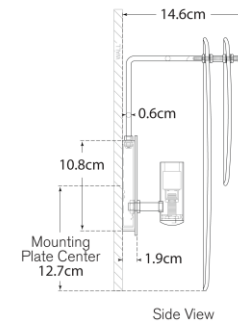

## Loire Small Sconce

Item # ARN 2455G-WSG-EU

Designer: AERIN

Height: 30.5cm

Width: 30.5cm

Extension: 14.6cm

Backplate: 10.8cm Round

Finishes: G, PN

Glass Options: WSG

Socket: E14

Wattage: 60 C

Side View

Front View