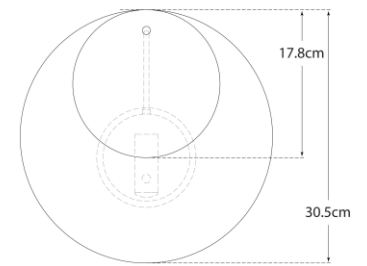

## Loire Small Sconce

Item # ARN 2455G-WSG-EU

Designer: AERIN

Height: 30.5cm

Width: 30.5cm

Extension: 14.6cm

Backplate: 10.8cm Round

Finishes: G, PN

Glass Options: WSG

Socket: E14

Wattage: 60 C

Side View

Front View