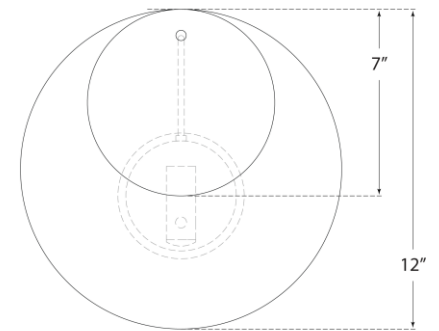

TEAR SHEET

Loire Small Sconce

Item # ARN 2455G-WSG

Designer: AERIN

Height: 12"

Width: 12"

Extension: 5.75"

Backplate: 4.25" Round

Finishes: G, PN

Glass Options: WSG

Socket: E12 Candelabra

Wattage: 60 C11

Weight: 5 Pounds

Side View

Front View