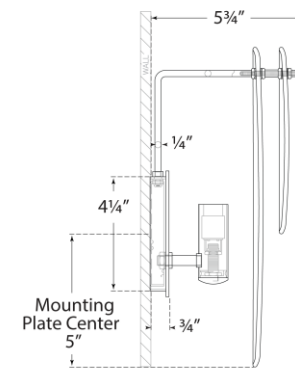

TEAR SHEET

Loire Small Sconce

Item # ARN 2455G-WSG

Designer: AERIN

Height: 12"

Width: 12"

Extension: 5.75"

Backplate: 4.25" Round

Finishes: G, PN

Glass Options: WSG

Socket: E12 Candelabra

Wattage: 60 C11

Weight: 5 Pounds

Side View

Front View