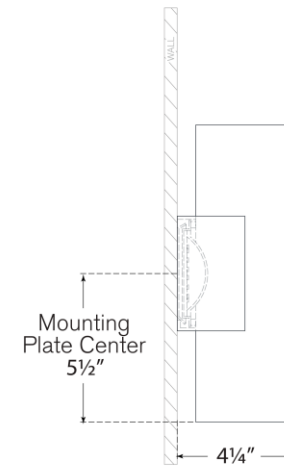

TEAR SHEET

Nella Small Cylinder Sconce

Item # ARN 2440HAB/PW

Designer: AERIN

Height: 11"

Width: 4.25"

Extension: 4.25"

Backplate: 4.25" Square

Finishes: BLK, HAB/BLK, HAB/PW

Socket: Dedicated LED

Wattage: 15w (1300lm)

Note: UL Only

Top View

Side View

Front View