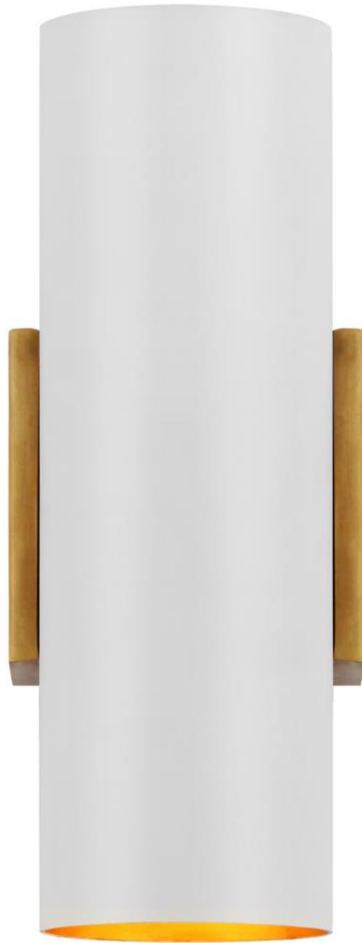

TEAR SHEET

Nella Small Cylinder Sconce

Item # ARN 2440HAB/PW

Designer: AERIN

Height: 11"

Width: 4.25"

Extension: 4.25"

Backplate: 4.25" Square

Finishes: BLK, HAB/BLK, HAB/PW

Socket: Dedicated LED

Wattage: 15w (1300lm)

Note: UL Only

Top View

Side View

Front View