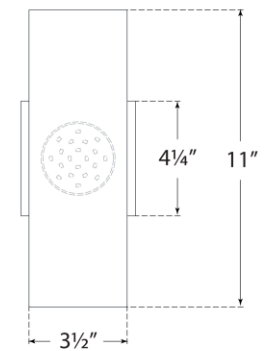

TEAR SHEET

Nella Small Cylinder Sconce

Item # ARN 2440HAB/PW

Designer: AERIN

Height: 11"

Width: 4.25"

Extension: 4.25"

Backplate: 4.25" Square

Finishes: BLK, HAB/BLK, HAB/PW

Socket: Dedicated LED

Wattage: 15w (1300lm)

Note: UL Only

Top View

Side View

Front View