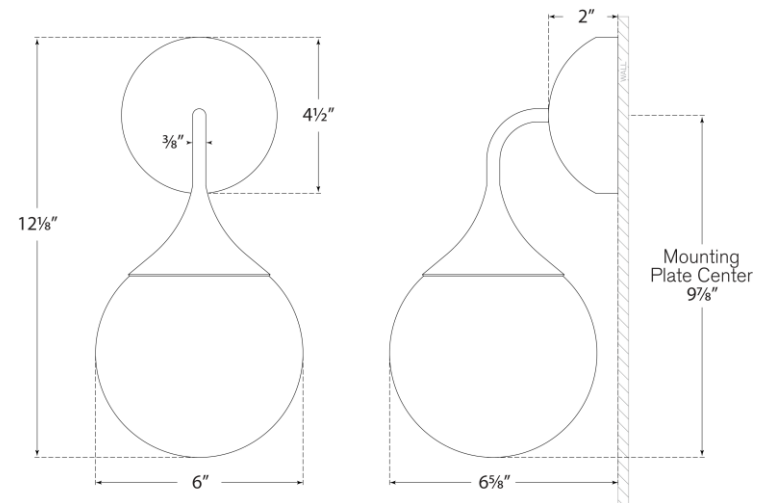

SPEC SHEET

Cristol Small Single Sconce

Item # ARN 2404HAB-WG-EU

Designer: AERIN

Height: 30.5cm

Width: 15.2cm

Extension: 17.1cm

Backplate: 4.5" Round

Finishes: HAB, PN

Glass Options: WG

Socket: E12 Candelabra

Wattage: 40 B

IP Rating: IP20 Class I

Front View

Side View