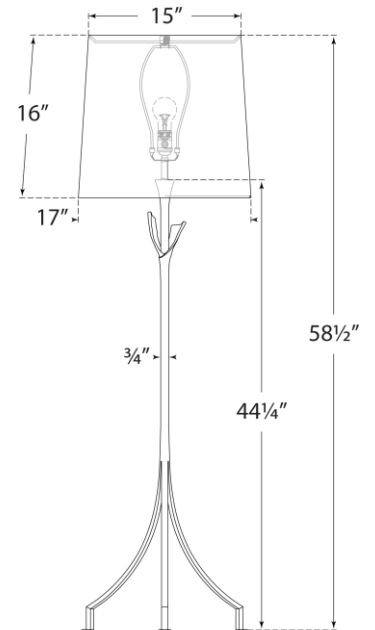

SPEC SHEET

Fliana Floor Lamp

Item # ARN 1080G-L-EU

Designer: AERIN

Height: 148.6cm

Width: 43.2cm

Base: 40.6cm Round

Finishes: Al, G, PW

Shade Treatments: L

Shade Details: 38.1cm x 43.2cm x 40.6cm

Socket: E14

Wattage: 45

IP Rating: IP20 Class II

Top View

Front View