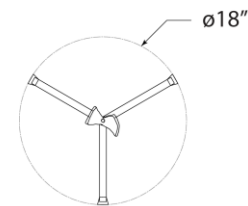

SPEC SHEET

Fliana Floor Lamp

Item # ARN 1080G-L-EU

Designer: AERIN

Height: 148.6cm

Width: 43.2cm

Base: 40.6cm Round

Finishes: Al, G, PW

Shade Treatments: L

Shade Details: 38.1cm x 43.2cm x 40.6cm

Socket: E14

Wattage: 45

IP Rating: IP20 Class II

Top View

Front View