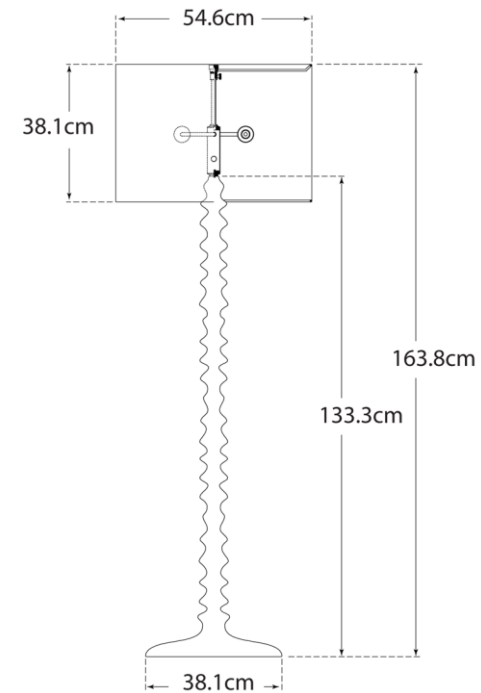

SPEC SHEET

Lilian Floor Lamp

Item # ARN 1070PW-L-EU

Designer: AERIN

Height: 163.8cm

Width: 54.6cm

Base: 38.1cm Round

Finishes: G, PW

Shade Treatments: L

Shade Details: 54.6cm x 54.6cm x 38.1cm Round

Socket: 2 - E27

Wattage: 60 A

IP Rating: IP20 Class II

ARN1070