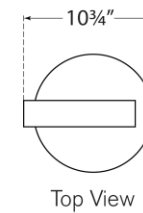

TEAR SHEET

Lancelot Pivoting Floor Lamp

Item # ARN 1042HAB

Designer: AERIN

Height: 48.5"

Width: 10"

Extension: 10.75"

Base: 10" Round

Finishes: HAB, PN

Shade Treatments: HAB, PN

Socket: E17 In-Line Switch

Wattage: 4.5 LED R14

Weight: 15 Pounds

Top View