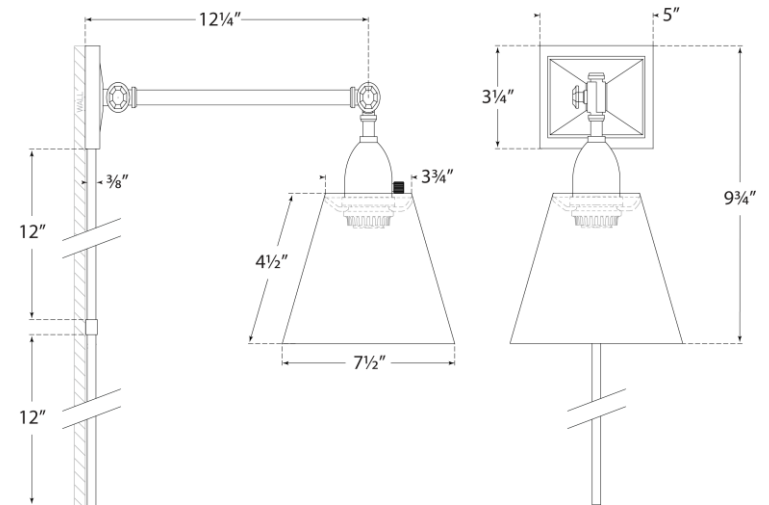

TEAR SHEET

Jane Single Library Wall Light

Item # AH 2325AN-L

Designer: Alexa Hampton

Height: 8.75" - 9.75"

Width: 7.5"

Extension: 14.75" - 17.75"

Backplate: 3.25" x 4.75" Rectangle

Finishes: AN, GM, HAB, PN

Shade Treatments: L

Shade Details: 3.75" x 7.5" x 5"

Socket: E26 On-Off

Wattage: 40 A19

Weight: 4 Pounds

Note: Cord Cover Included

Side View