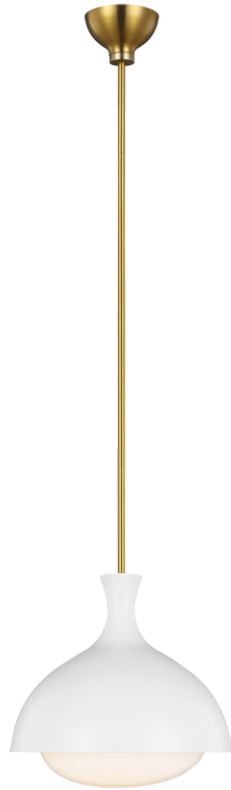

SPEC SHEET

Lucerne One Light Medium Pendant

Item # AEP1021BBSMWT

Designer: AERIN

Specifications

Width: 11.5"

Overall Height: 67.5"

Height: 11.25"

Canopy: D:5" H:2.75" Round

Socket: 1 - Medium - A19

Rating: Damp Rated

Available Finishes

MBKBBS - Midnight Black and Burnished Brass

MWTBBS - Matte White and Burnished Brass

Features

LED Convertible