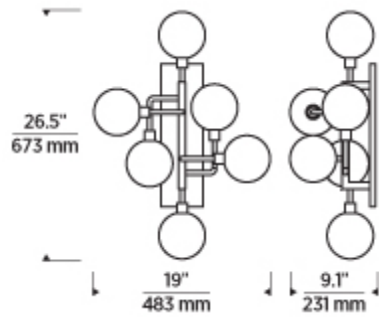

Viaggio Wall Sconce

Item # 700WSVGOSN

Designer: Tech Lighting

Specifications

No Lamp Opal glass rated for (6) 5 watt max. G9 Bi-Pin lamp (Not Included). No Lamp Smoke glass rated for (6) 5 watt max. candelabra base E12 lamp (Not Included). LED Opal glass version includes (6) 120 volt 5 watt, 2021 total delivered lumens, 3000K, LED G9 Bi-Pin lamps. Smoke glass version includes (6) 120 volt 2 watt, 900 total delivered lumens, 2700K, candelabra base LED E12 lamp. Dimmable with LED compatible dimmer.

Length: 19"

Width: 9.1"

Height: 26.5"

Features

Dimmable

Available in LED

SPEC SHEET

Viaggio Wall Sconce