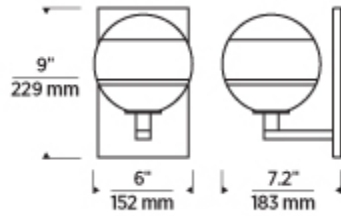

Sedona Wall Sconce

Item # 700WSSDNCR

Designer: Tech Lighting

Specifications

Rated for (1) 5w max, E12 candelabra base lamps (Not Included). LED version includes (1) 3.5 watt, 140 delivered lumens, 2700K, E12 base LED vintage tubular lamp. Mounts up or down.

Length: 6"

Width: 7.2"

Height: 9"

Features

Dimmable

Available in LED

SPEC SHEET

Sedona Wall Sconce