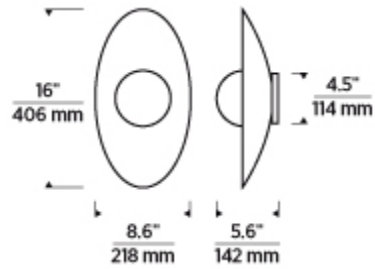

Joni 16" Wall Sconce

Item # 700WSJNI16BW-LED930

Designer: Sean Lavin

Specifications

Includes 120-277 volt universal 12.2 watt, 737 delivered lumens, 3000K LED module. Dimmable with most LED compatible ELV, TRIAC and 0-10V dimmers. Mounts vertically or horizontally. Wall mount only.

Length: 8.6"

Width: 5.6"

Height: 16"

Features

Dimmable

Available in LED

California Title 24 Compliant

SPEC SHEET

Length

16 - 16.00000"

Lamp Type

-LED930 - INTEGRATED LED 90 CRI 3000K 120V-277V UNV (T24)