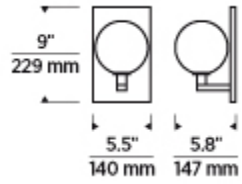

Gambit Single Wall

Item # 700WSGMBSCR

Designer: Sean Lavin

Specifications

No Lamp rated for (1) 5 watt max. E12 candelabra base lamp. LED includes (1) 2 watt, 152 delivered lumen, 90 CRI 2700K, LED E12 candelabra base lamp. No lamp version mounts up only. LED mounts up or down.

Length: 5.5"

Width: 5.8"

Height: 9"

Features

Dimmable

Available in LED

SPEC SHEET

Gambit Single Wall