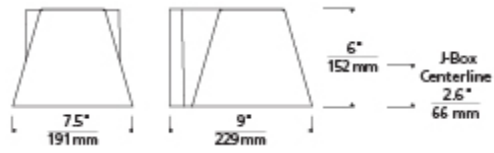

SPEC SHEET

Bowman 6" Outdoor Wall Sconce

Item # 700WSBOW6Z-LED830

Designer: Tech Lighting

Ordering Information

Finish

- B - Black
- H - Charcoal
- I - Silver
- W - White
- Z - Bronze

Length

6 - 6.00000"

Lamp Type

- -LED827 - LED 80 CRI 2700K 120V
- -LED830 - LED 80 CRI 3000K 120V
- -LED830-277 - LED 80 CRI 3000K 277V