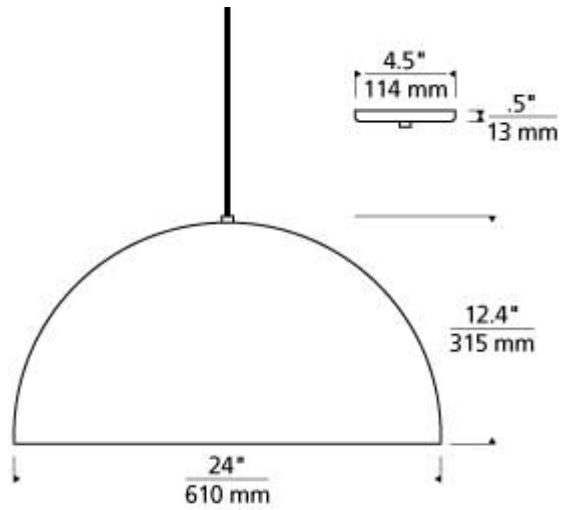

Powell Street Pendant

Item # 700TDPSP24BWB

Designer: Tech Lighting

Specifications

Rated for (1) 150 watt max E26 medium base lamp (Lamp Not Included). LED includes 12 watt 1114.5 total delivered lumens, 3000K medium base LED G40 lamp. Fixture provided with six feet of field cuttable satin cable. Dimmable with most LED compatible ELV and TRIAC dimmers.

Length: 24"

Width: 24"

Height: 12.4"

Diameter: 24"

Features

Available in Compact Fluorescent

Dimmable

Field-Cuttable Cable

Available in LED

SPEC SHEET

Powell Street Pendant

Item # 700TDPSP24BWB

Designer: Tech Lighting

Ordering Information

Finish

B - Black
S - Satin Nickel
W - White