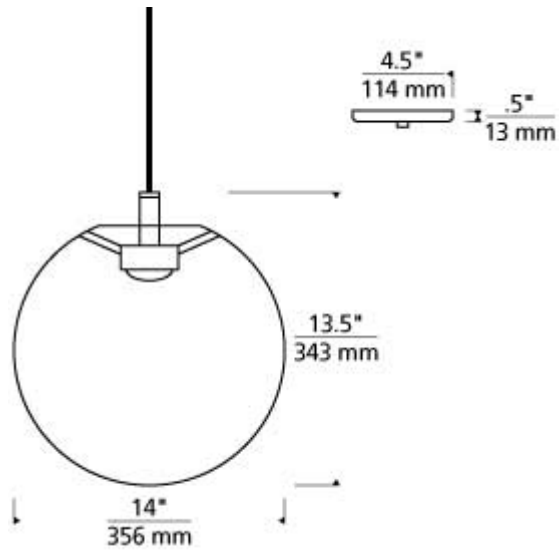

Palona Pendant

Item # 700TDPLNPKR

Designer: Tech Lighting

Specifications

Rated for (1) 60 watt max, E26 medium based lamp (Lamp Not Included). Clear & Smoke Glass. LED Replacement version includes 120 volt 9 watt, 684 delivered lumen, 3000K-2200K warm color dimming LED module. Clear & Smoke Glass. LED Integrated version includes 3.5 watt, 250 delivered lumen, 2700K, LED E26 medium base ST19 lamp . White Glass. LED Replacement version includes 9.5 watt, 800 delivered lumen, 2700K, LED E26 medium base A19 lamp. Fixture provided with six feet of field-cutable cable. Dimmable with most LED compatible ELV and TRIAC dimmers.

Length: 14"

Width: 14"

Height: 13.5"

Diameter: 14"

Features

Dimmable

Field-Cutable Cable

Available in LED

Palona Pendant

Item # 700TDPLNPKR

Designer: Tech Lighting

Ordering Information

Finish

R - Aged Brass
S - Satin Nickel

Color

C - Clear
K - Smoke
W - White