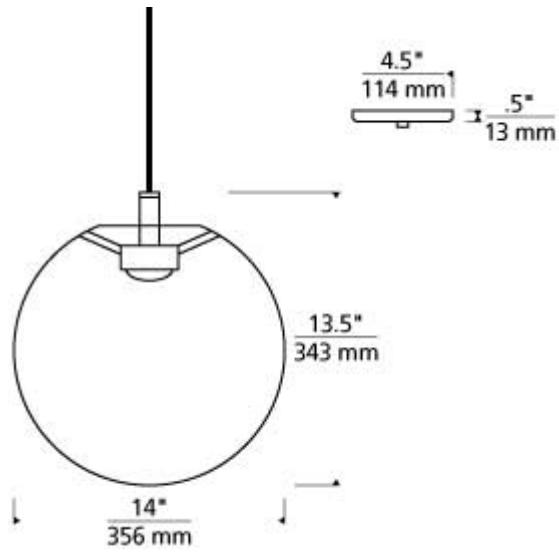

**Palona Pendant**

Item # 700TDPLNPCS-LED927

Designer: Tech Lighting

**Specifications**

Rated for (1) 60 watt max, E26 medium based lamp (Lamp Not Included). Clear & Smoke Glass. LED Replacement version includes 120 volt 9 watt, 684 delivered lumen, 3000K-2200K warm color dimming LED module. Clear & Smoke Glass. LED Integrated version includes 3.5 watt, 250 delivered lumen, 2700K, LED E26 medium base ST19 lamp . White Glass. LED Replacement version includes 9.5 watt, 800 delivered lumen, 2700K, LED E26 medium base A19 lamp. Fixture provided with six feet of field-cutable cable. Dimmable with most LED compatible ELV and TRIAC dimmers.

Length: 14"

Width: 14"

Height: 13.5"

Diameter: 14"

\*Due to Title 20, Item Cannot Ship To California

**Features**

Dimmable

Field-Cutable Cable

Available in LED

California Title 24 Compliant

**Palona Pendant**

Item # 700TDPLNPCS-LED927

Designer: Tech Lighting

**Ordering Information**

**Finish**

R - Aged Brass  
S - Satin Nickel