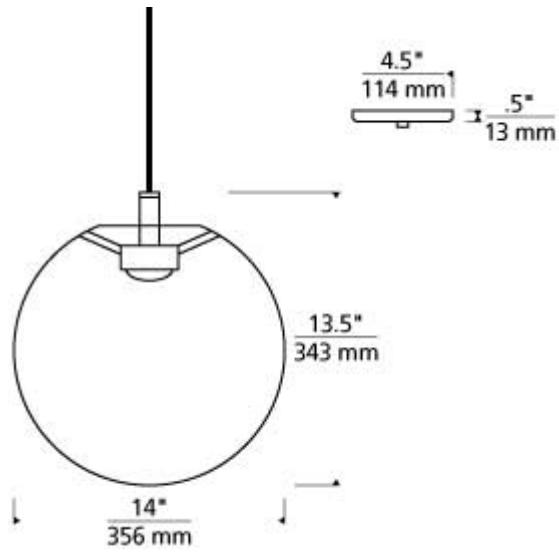

**Palona Pendant**

Item # 700TDPLNPCR

Designer: Tech Lighting

**Specifications**

Rated for (1) 60 watt max, E26 medium based lamp (Lamp Not Included). Clear & Smoke Glass. LED Replacement version includes 120 volt 9 watt, 684 delivered lumen, 3000K-2200K warm color dimming LED module. Clear & Smoke Glass. LED Integrated version includes 3.5 watt, 250 delivered lumen, 2700K, LED E26 medium base ST19 lamp . White Glass. LED Replacement version includes 9.5 watt, 800 delivered lumen, 2700K, LED E26 medium base A19 lamp. Fixture provided with six feet of field-cutable cable. Dimmable with most LED compatible ELV and TRIAC dimmers.

Length: 14"

Width: 14"

Height: 13.5"

Diameter: 14"

**Features**

Dimmable

Field-Cutable Cable

Available in LED

**Palona Pendant**

Item # 700TDPLNPCR

Designer: Tech Lighting

**Ordering Information**

**Finish**

R - Aged Brass  
S - Satin Nickel

**Color**

C - Clear  
K - Smoke  
W - White