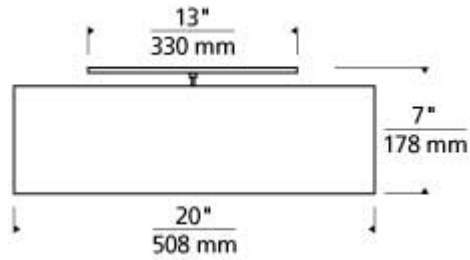

Mulberry Flush Mount

Item # 700TDMULFMLS

Designer: Tech Lighting

Specifications

Rated for (4) 60w max, E26 medium based lamps (Lamps Not Included). LED includes 37 watt, 729.1 total delivered lumens, 3000K LED module. Dimmable with most LED compatible ELV or Triac dimmers. Ceiling mount only.

Length: 20"

Width: 20"

Height: 7"

Diameter: 20"

Features

Available in Compact Fluorescent

Dimmable

Available in LED

SPEC SHEET

Mulberry Flush Mount

Item # 700TDMULFMLS

Designer: Tech Lighting

Ordering Information

Finish

S - Satin Nickel

Shape

L - Large

S - Small

Color

C - Desert Clay

W - White

Lamp Type

No Lamp

-LED830 - LED 80 CRI 3000K 120V