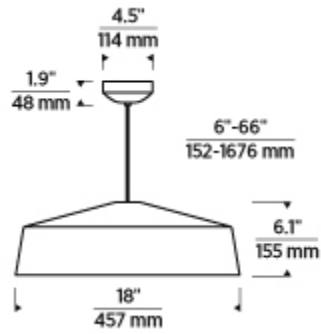

Masque Grande Pendant

Item # 700TDMSQGPKBB-LED

Designer: Tech Lighting

Specifications

Includes 22 watt, 1347 delivered lumen, 90 CRI 3000K, field replaceable LED module. Fixture provided with integrated ball joint to accommodate up to 45° slope. The height of the fixture is customizable with three interchangeable threaded down rods included, (1) 6", (1) 12" and (2) 24" in coordinating finish. Dimmable with most LED compatible ELV and TRIAC dimmers. 277V option is not dimmable.

Length: 18"

Width: 18"

Height: 6.1"

Diameter: 18"

Features

Dimmable

Available in LED

SPEC SHEET