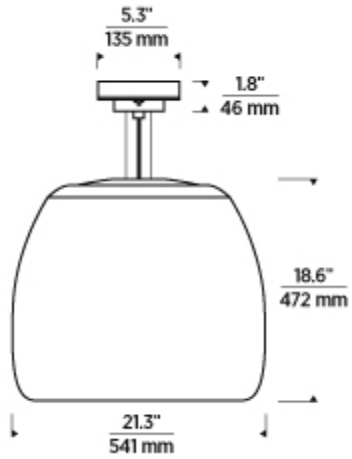

Karam Large Pendant

Item # 700TDKRMPLBB

Designer: Sean Lavin

Specifications

Large rated for (1) 150w max, E26 medium base lamp (Lamp Not Included). LED includes 15 watt, 840 lumens A21 LED lamp. Provided with twelve feet field-cutable cloth cord to match finish selection. Dimmable with most LED compatible ELV and TRIAC dimmers.

Length: 21.3"

Width: 21.3"

Height: 18.6"

Diameter: 21.3"

Features

Dimmable

Field-Cutable Cable

Available in LED

SPEC SHEET

Karam Large Pendant

Item # 700TDKRMPLBB

Designer: Sean Lavin

Ordering Information

Shape

L - Large

Color